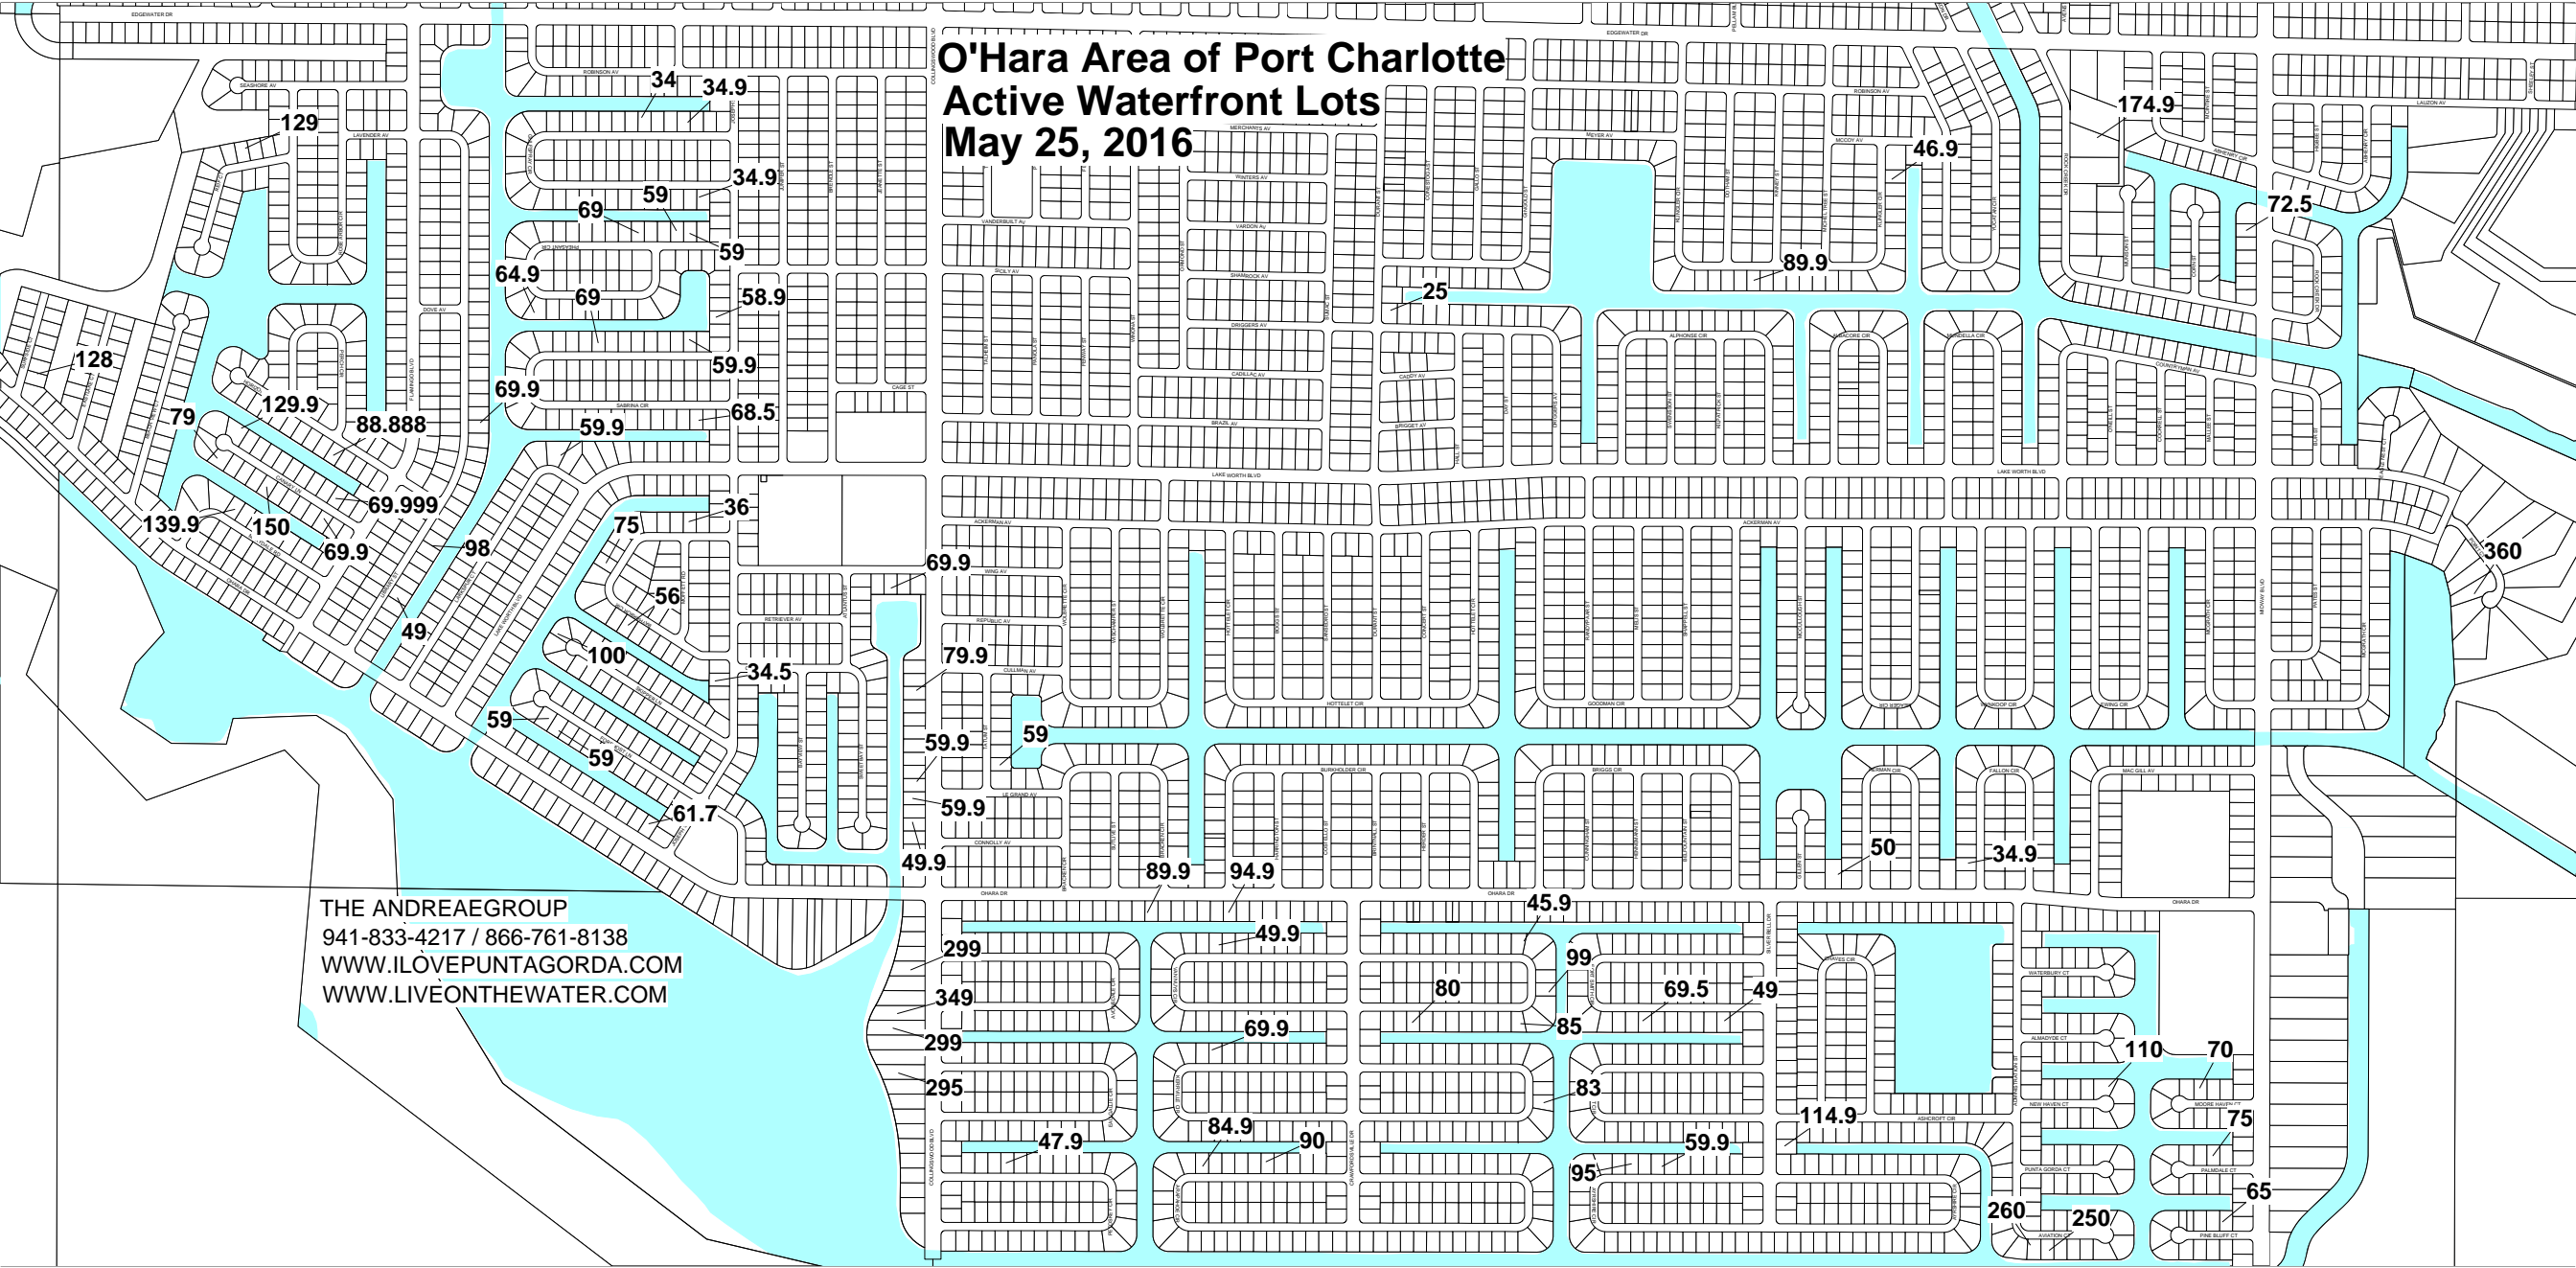

O'Hara Area of Port Charlotte Active Waterfront Lots May 25, 2016

THE ANDREAEGROUP
941-833-4217 / 866-761-8138
WWW.ILOVEPUNTAGORDA.COM
WWW.LIVEONTHEWATER.COM